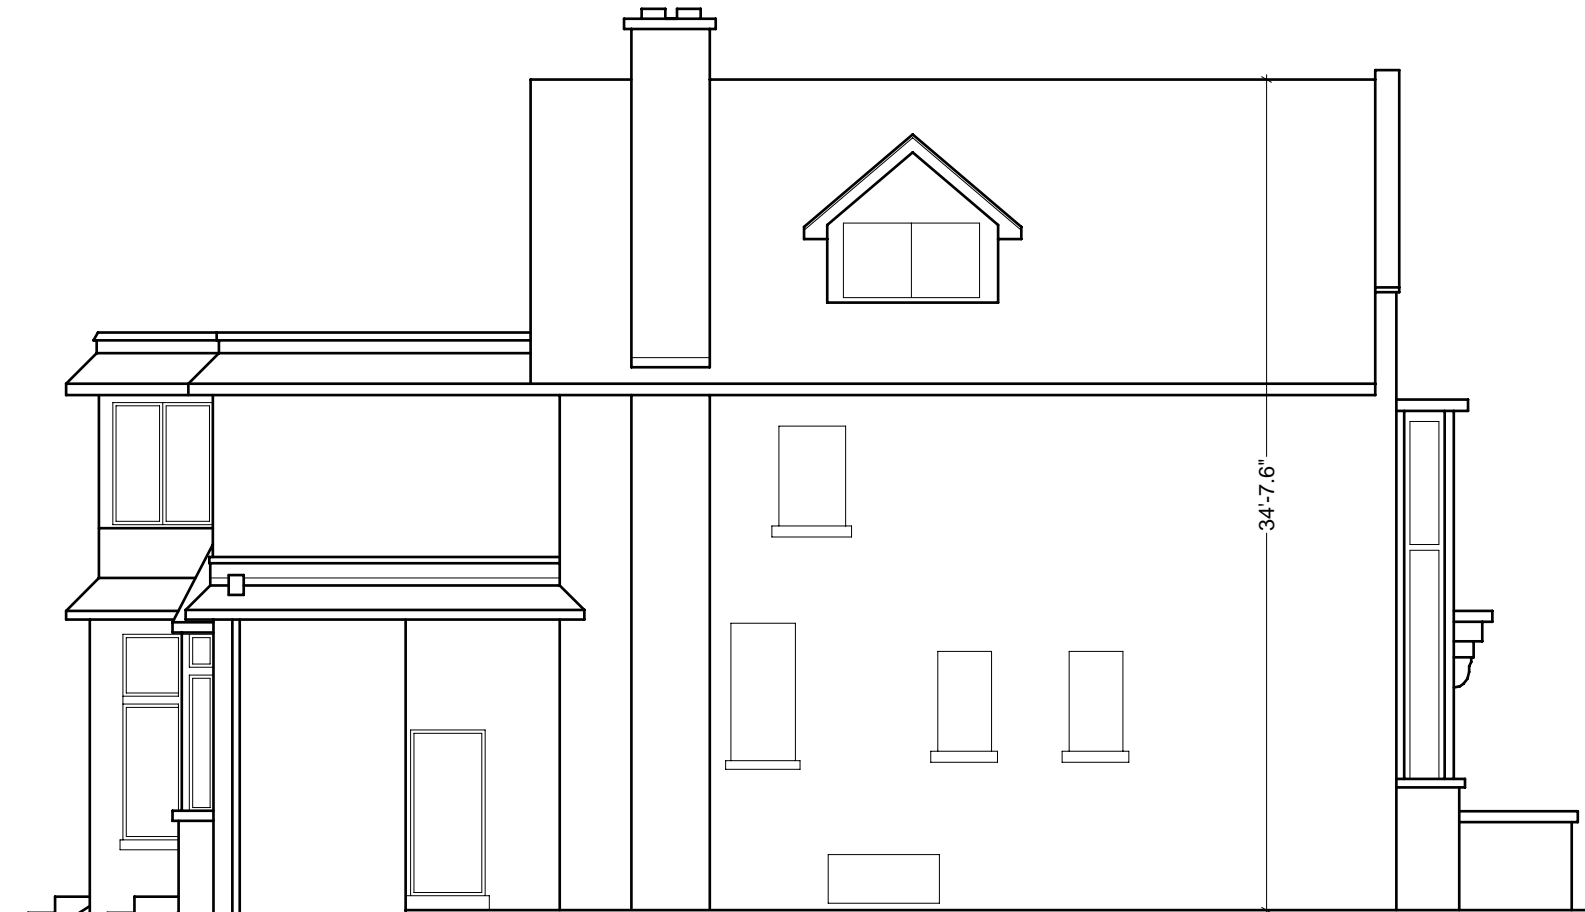

3/18/2008

Revision:  
1.0

**Address:**

Project Address

Your Company Info

**North Elevation**

This Product is Prepared by  
 "Memar Consultants Inc."  
 Using Laser Technology  
 T:1-877-776-7639  
<http://www.MemarConsultants.com>