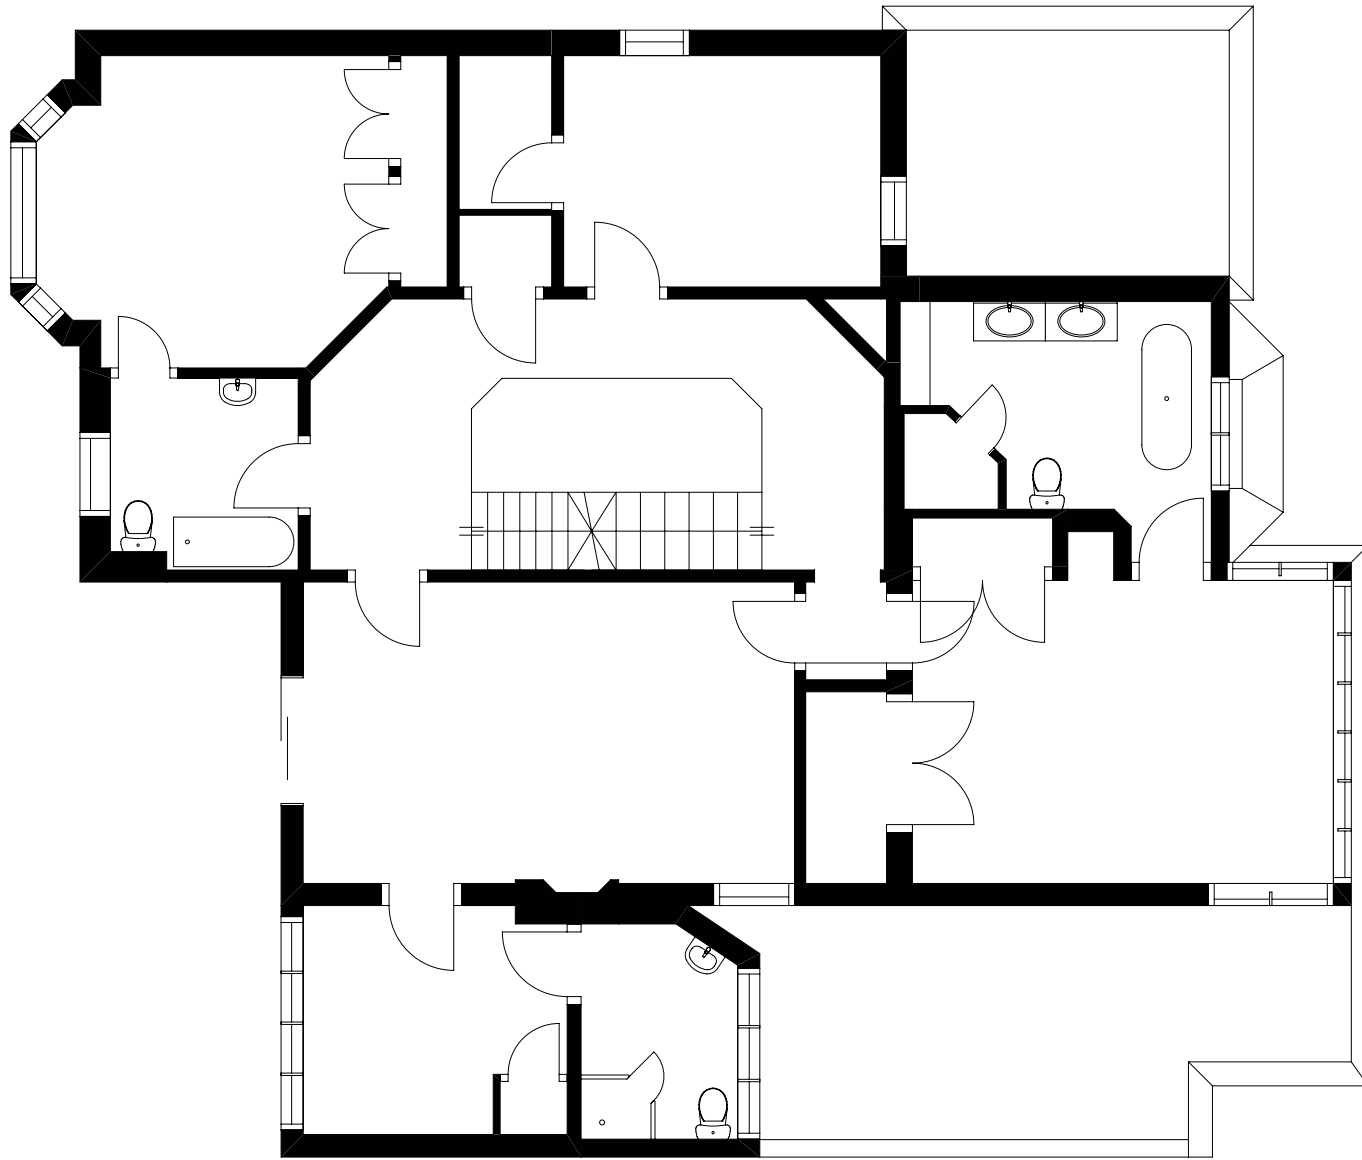

**MEMAR**  
CONSULTANTS INC.

0 2 5 10Feet

**MEMAR**  
CONSULTANTS INC.

0 2 5 10Feet

This Product is Prepared by  
 "Memar Consultants Inc."  
 Using Laser Technology  
 T:1-877-776-7639  
<http://www.MemarConsultants.com>

0 2 5 10Feet

3/18/2008

Revision:  
1.0

**Address:**

Project Address

Your Company Info

**East Elevation**

This Product is Prepared by  
 "Memar Consultants Inc."  
 Using Laser Technology  
 T:1-877-776-7639  
<http://www.MemarConsultants.com>