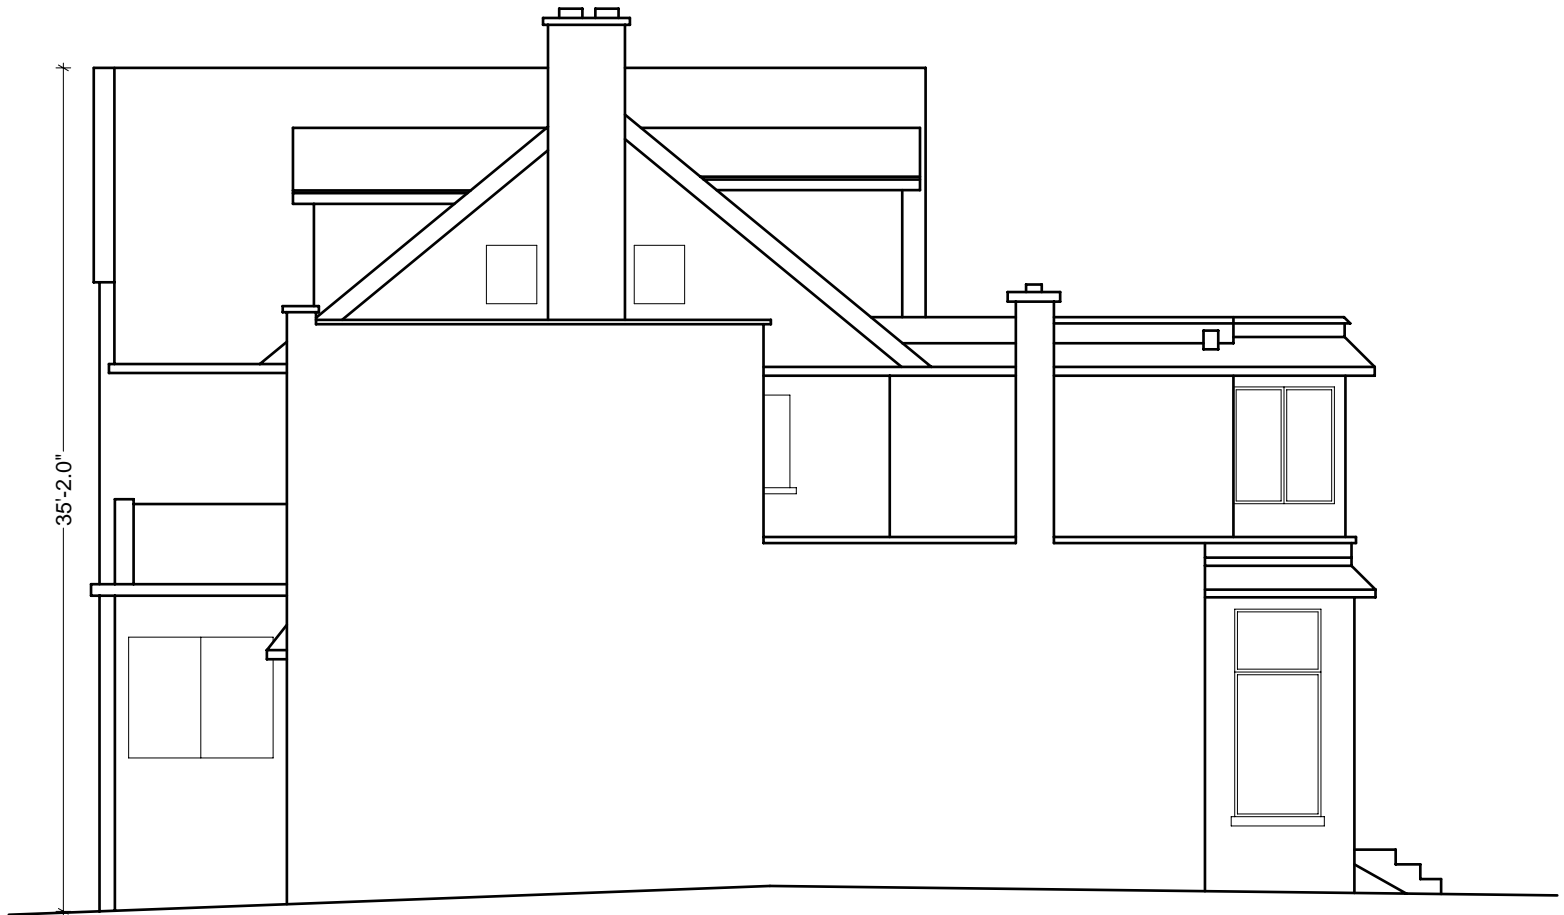

3/18/2008

Revision:  
1.0

**Address:**

Project Address

Your Company Info

**South Elevation**

This Product is Prepared by  
 "Memar Consultants Inc."  
 Using Laser Technology  
 T:1-877-776-7639  
<http://www.MemarConsultants.com>