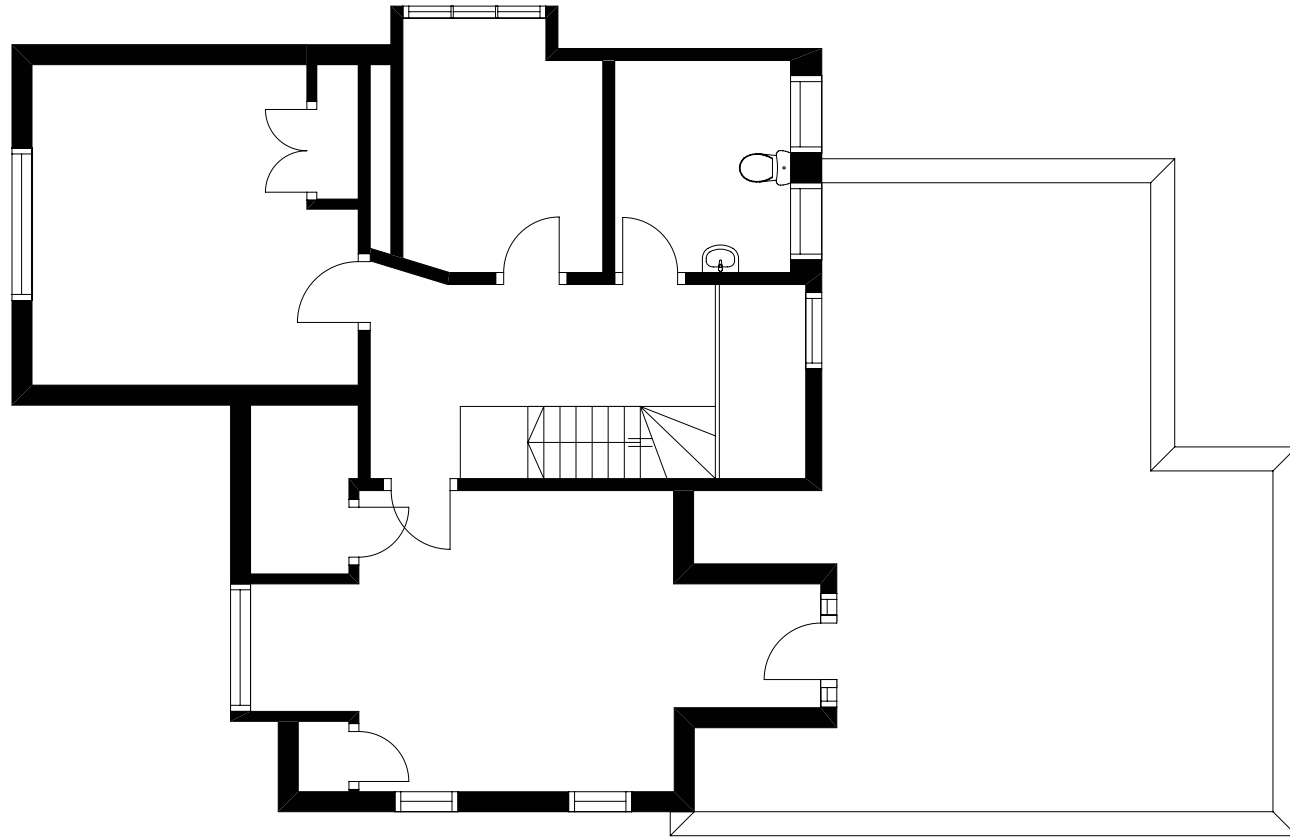

**MEMAR**  
CONSULTANTS INC.

0 2 5 10Feet

**MEMAR**  
CONSULTANTS INC.

0 2 5 10Feet

This Product is Prepared by  
 "Memar Consultants Inc."  
 Using Laser Technology  
 T:1-877-776-7639  
<http://www.MemarConsultants.com>

0 2 5 10Feet

3/18/2008

Revision:  
1.0

**Address:**

Project Address

Your Company Info

**East Elevation**

This Product is Prepared by  
 "Memar Consultants Inc."  
 Using Laser Technology  
 T:1-877-776-7639  
<http://www.MemarConsultants.com>